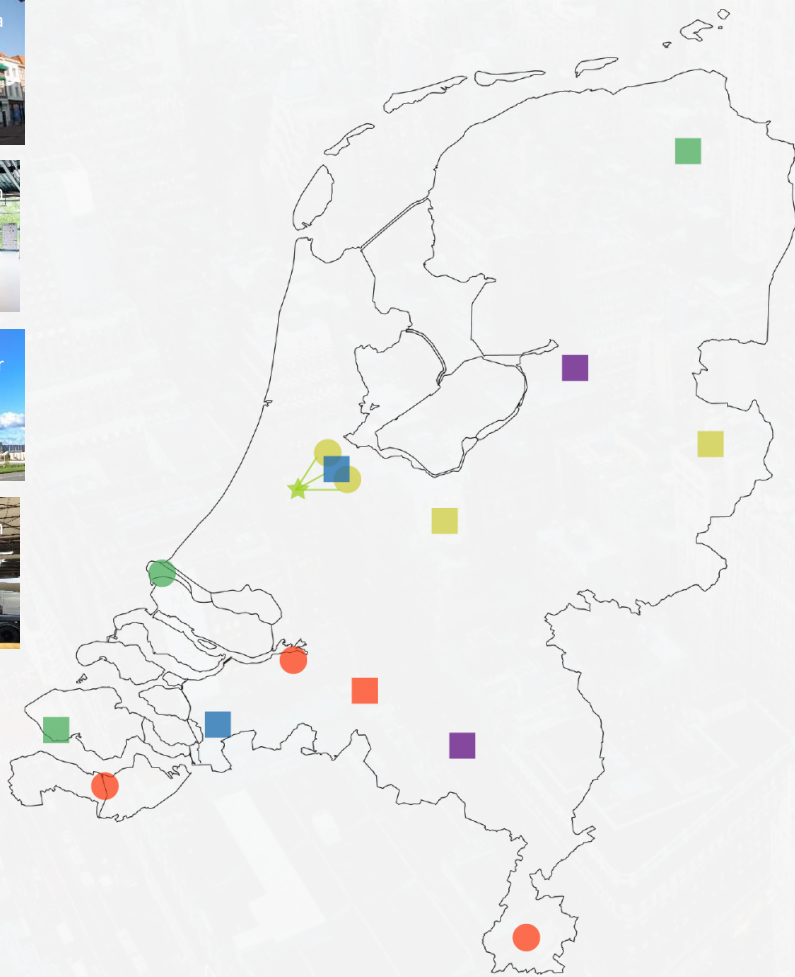

CAMINO
Hydro Boreas

CAMPIONE
AIRTuB

Breda

Rijen

Zoetermeer

Vliissingen

SECTORS

- Process Industry
- Energy
- Aerospace
- High-Tech
- Infrastructure

Fieldlab Main Locations

- CA₁ CA₂ CO HO SA SK VA
- AT HB LS RS ZE
- AM
- CA₂ RA SA VA
- CM VA PA

★ Cross-sectoral cooperation

Main location

Connecting location

WORLD CLASS MAINTENANCE

WCM knowledge & innovation infrastructure